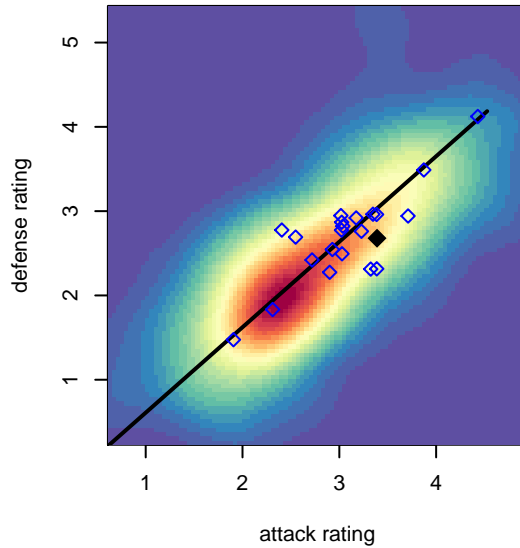

FWFC Blue B98

Federal Way FC
 Federal Way, WA
 B98 total strength=1675
 attack=29.65 defense=14.57
 fall league = RCL B98 Div 3, RCL B98 7V2

alt names used:
 FWFC B98 Blue
 FEDERAL WAY FOOTBALL FWFC BLUE 98 (I
 FWFC B98 Blue (A)
 FWFC B98 Blue (A)
 FWFC Blue [B98]
 FWFC Blue 98
 FWFC B98 Blue (A)

**attack and defense variance (black dot)
relative to other teams
and top 10 in region**

**attack and defense rating
relative to others at age
and all opponents in last 13 months**

Performance relative to 13 month average