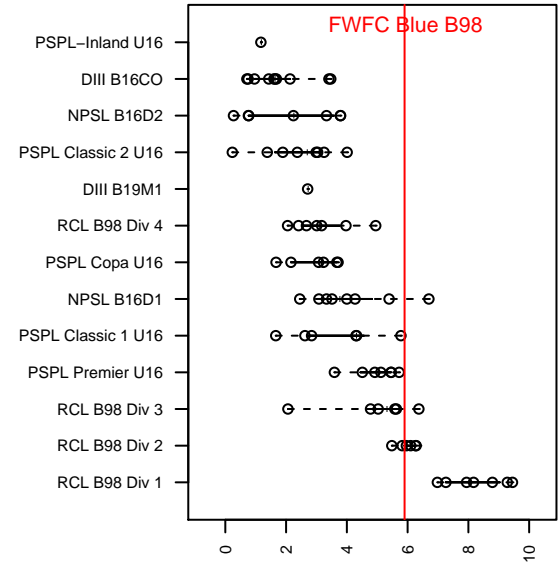

FWFC Blue B98

Federal Way FC
 Federal Way, WA
 B98 total strength=1675
 attack=29.65 defense=14.57
 fall league = RCL B98 Div 3, RCL B98 7V2

alt names used:
 FWFC B98 Blue
 FEDERAL WAY FOOTBALL FWFC BLUE 98 (I
 FWFC B98 Blue (A)
 FWFC B98 Blue (A)
 FWFC Blue [B98]
 FWFC Blue 98
 FWFC B98 Blue (A)

**attack and defense variance (black dot)
relative to other teams
and top 10 in region**

**attack and defense rating
relative to others at age
and all opponents in last 13 months**

Performance relative to 13 month average