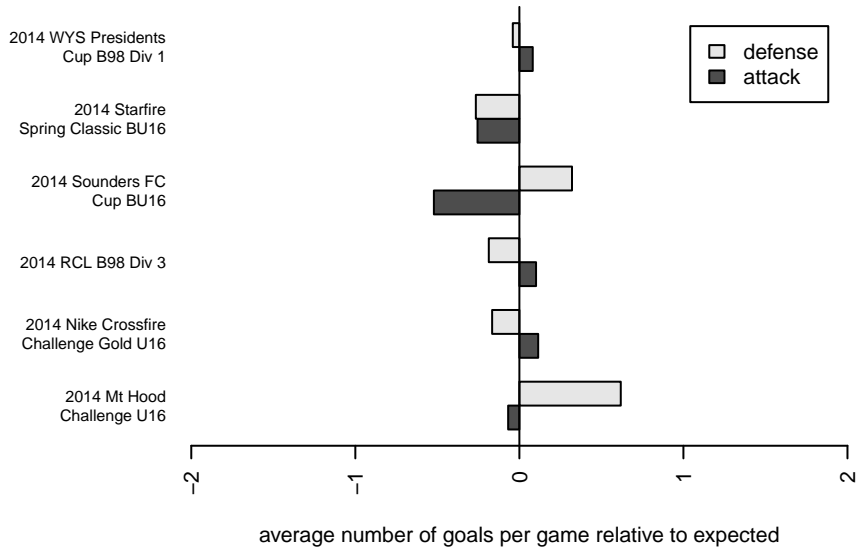

FWFC Blue B98

Federal Way FC
 Federal Way, WA
 B98 total strength=1675
 attack=29.65 defense=14.57
 fall league = RCL B98 Div 3, RCL B98 7V2

alt names used:
 FWFC B98 Blue
 FEDERAL WAY FOOTBALL FWFC BLUE 98 (I
 FWFC B98 Blue (A)
 FWFC B98 Blue (A)
 FWFC Blue [B98]
 FWFC Blue 98
 FWFC B98 Blue (A)

Venues played:
 2014 Starfire Spring Classic BU16
 2014 Nike Crossfire Challenge Gold U16
 2014 Sounders FC Cup BU16
 2014 Mt Hood Challenge U16
 2014 RCL B98 Div 3
 2014 RCL B98 7V2
 2014 WYS Presidents Cup B98 Div 1

**attack and defense variance (black dot)
relative to other teams
and top 10 in region**

**attack and defense rating
relative to others at age
and all opponents in last 13 months**

Performance relative to 13 month average