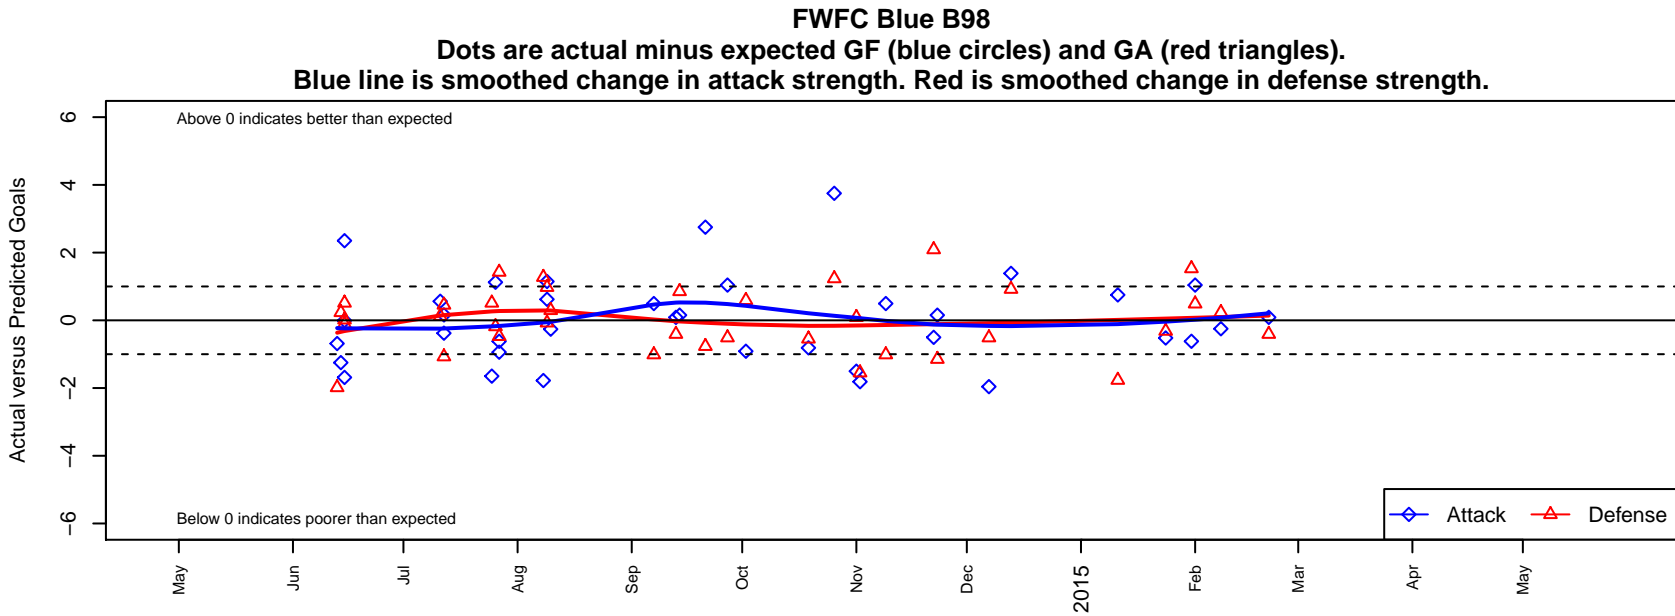

FWFC Blue B98

Federal Way FC
 Federal Way, WA
 B98 total strength=1675
 attack=29.65 defense=14.57
 fall league = RCL B98 Div 3, RCL B98 7V2

alt names used:
 FWFC B98 Blue
 FEDERAL WAY FOOTBALL FWFC BLUE 98 (I
 FWFC B98 Blue (A)
 FWFC B98 Blue (A)
 FWFC Blue [B98]
 FWFC Blue 98
 FWFC B98 Blue (A)

**attack and defense variance (black dot)
relative to other teams
and top 10 in region**

**attack and defense rating
relative to others at age
and all opponents in last 13 months**

Performance relative to 13 month average